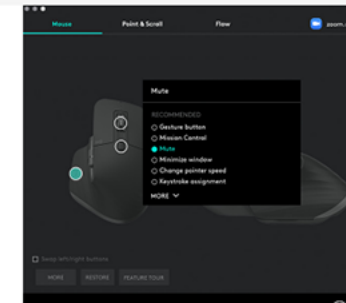

BECOME MORE PRODUCTIVE IN AN INSTANT

CREATE CUSTOM ZOOM SETTINGS

Mute or unmute from Zoom in a flash right from your mouse – you can even choose which button to use.¹

GET STARTED WITH OPTIONS >