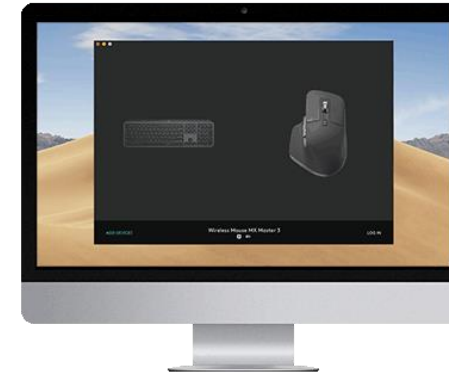

CUSTOMIZE YOUR MX MASTER 3

Download Logitech Options and register your MX Master 3 to get started. Your devices show up as on-screen images, so they're easy to find, switch, and set up in seconds.

DOWNLOAD FOR macOS

DOWNLOAD FOR PC